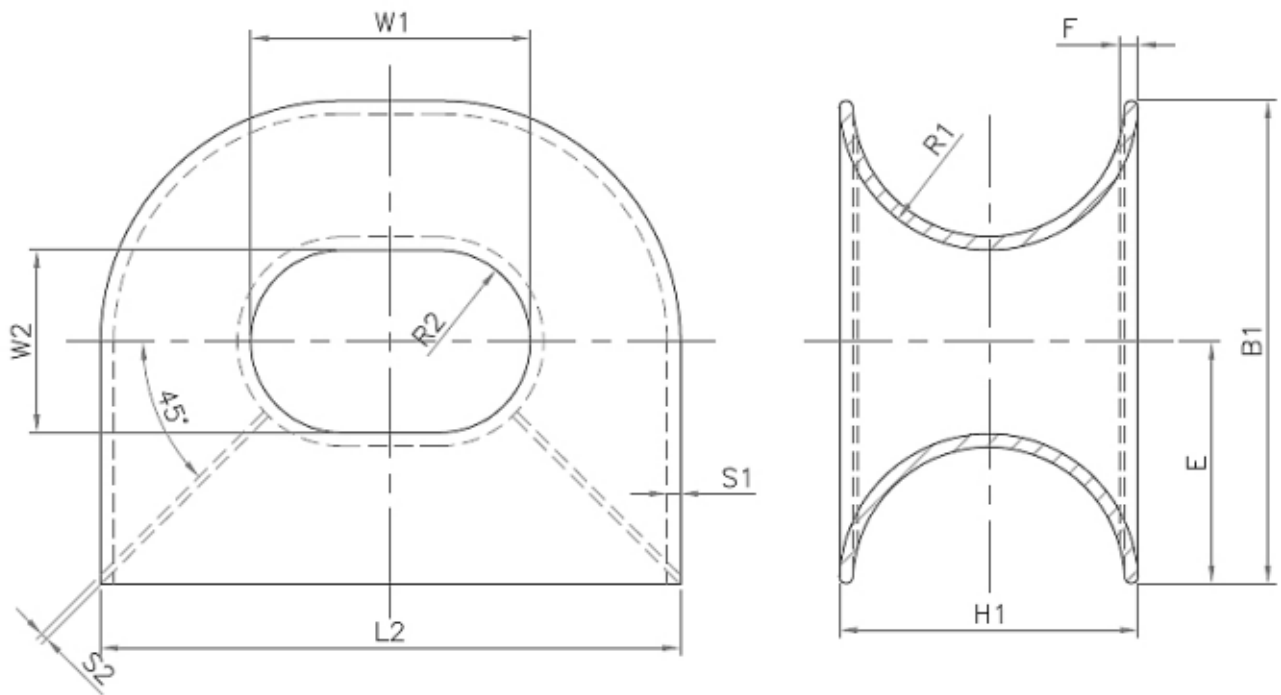

"...the only port of call you'll ever need..."

Deck Mounted Panama Bows - DIN 81915

Lifting & Marine Services Limited specialise in the supply of Deck Mounted Panama Bows & Chocks as part of your 'on deck' mooring solution.

Technical Schematics :

Note:

Technical data is for guidance only - for exact specification, please contact our sales team

Type	Kn	B1	E	F	H1	L2	R1	R2	S1	S2	W1	W2	Kgs
C5	50	480	240	24	300	550	150	90	16	8	250	180	85
C8	80	585	292.5	27	260	680	180	112.5	18	9	320	225	136
C12	125	710	355	30	440	840	220	135	20	10	400	270	211
C20	200	840	420	33	520	1020	260	160	22	11	500	320	325
C32	320	1100	550	35	700	1300	350	200	35	20	600	400	840