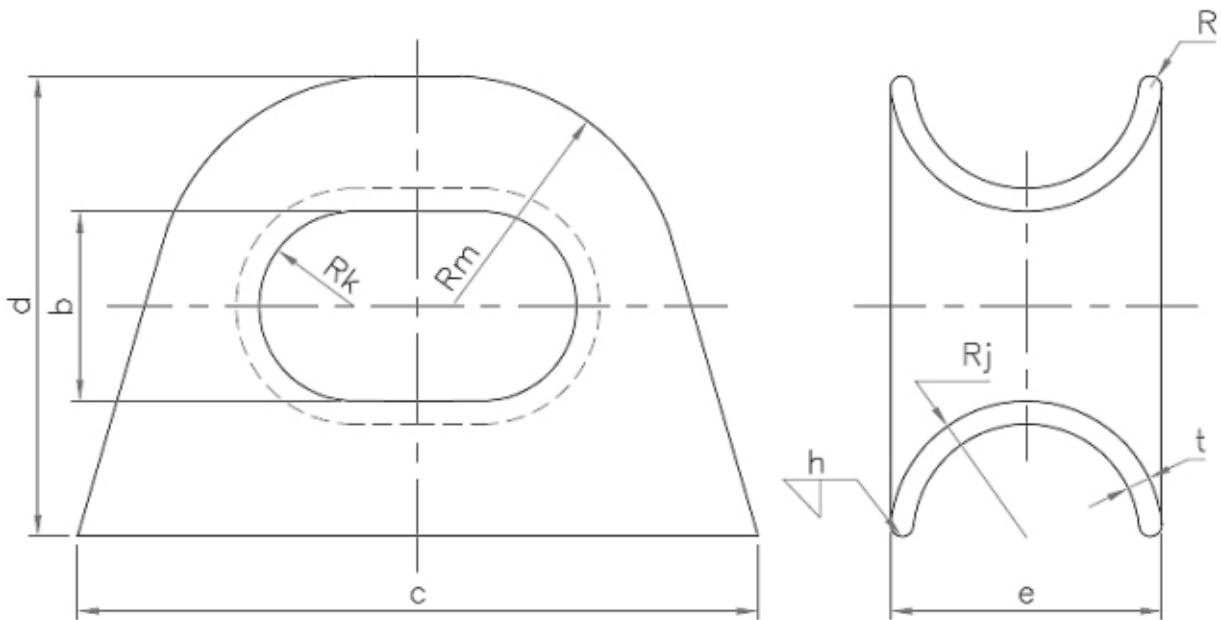

### Technical Schematics :

**Note:**

Technical data is for guidance only - for exact specification, please contact our sales team

Std	Size	a	b	c	d	e	Rj	Rk	Rm	R	t	h	Kgs
DVS 47005 - Danish Std	400 x 250	400	250	900	610	360	180	125	305	15	30	10	